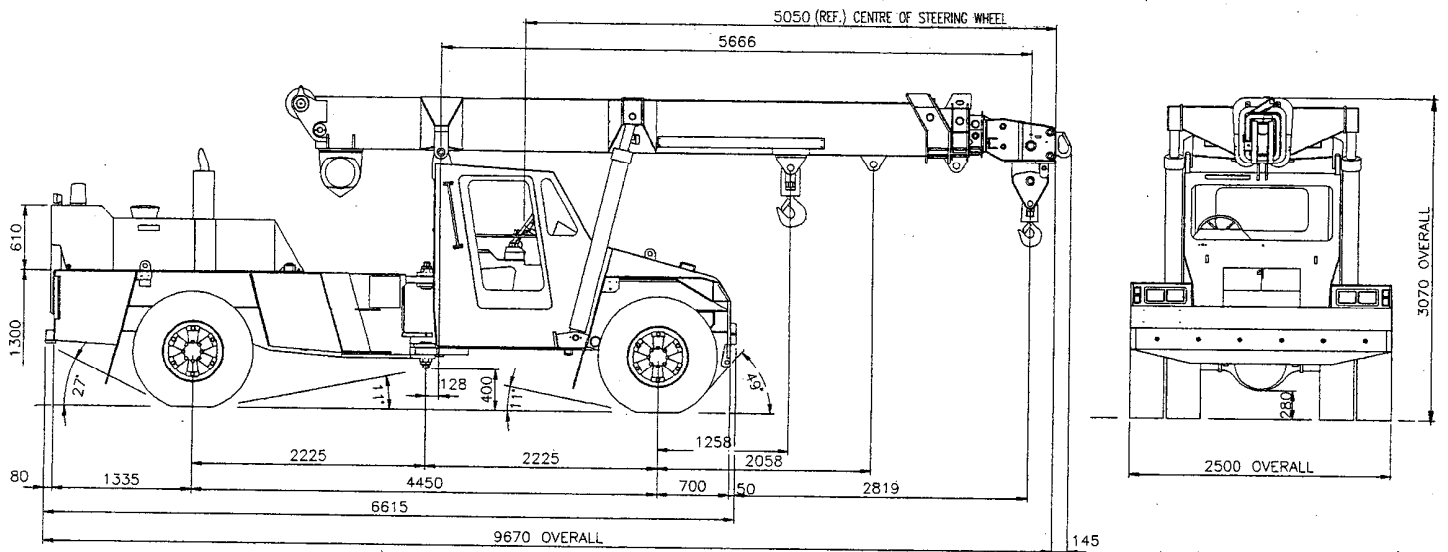

FRANNA AT-20

20 TONNE ALL TERRAIN MOBILE CRANE

Specification

Crane Dimensions

Length (carrier)	6 615
Width	2 500
Height (with Boom)	3 070
Length Overall	9 670
Wheelbase	4 450
Front Axle Weight	8 000 kg
Rear Axle Weight	11 500 kg