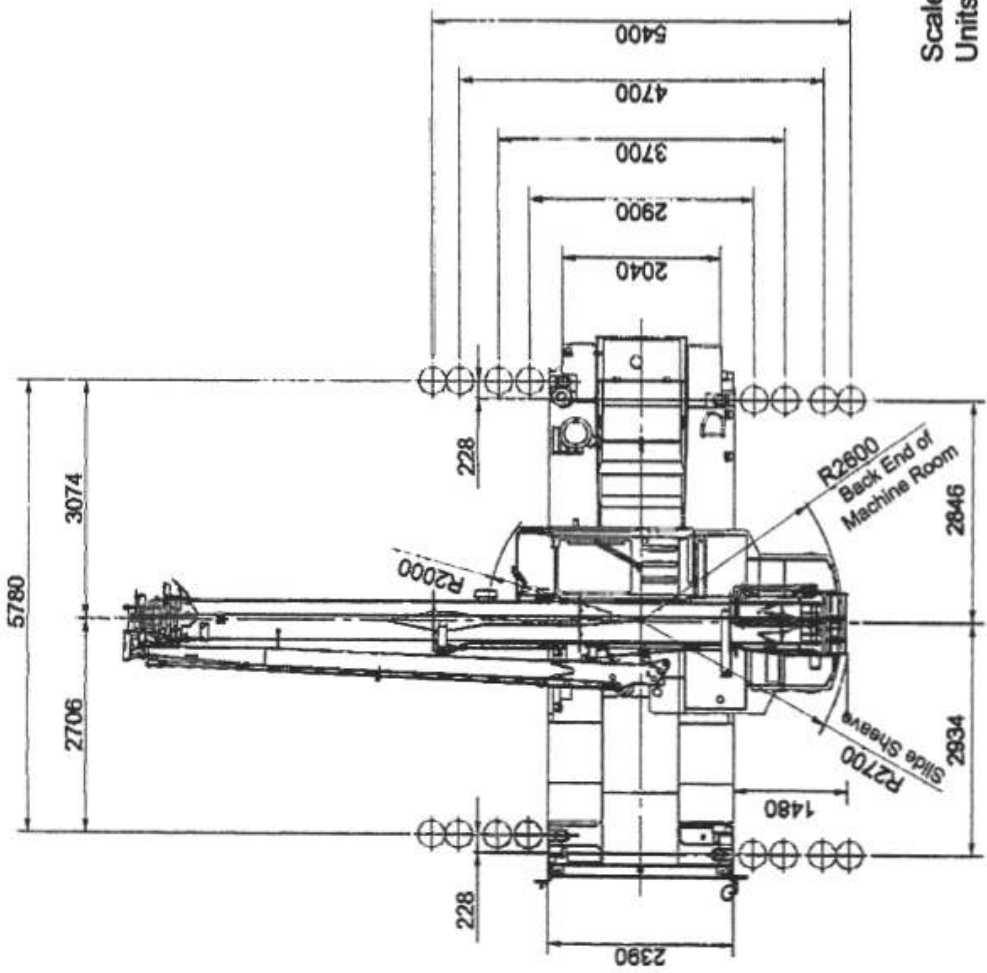

# Dimensions: Kato KR-20H

Scale: 1/100  
Units: mm

Lamp Brake Over Angle : 29°  
Overall height when suspension is locked :- 40mm

Scale  
Units