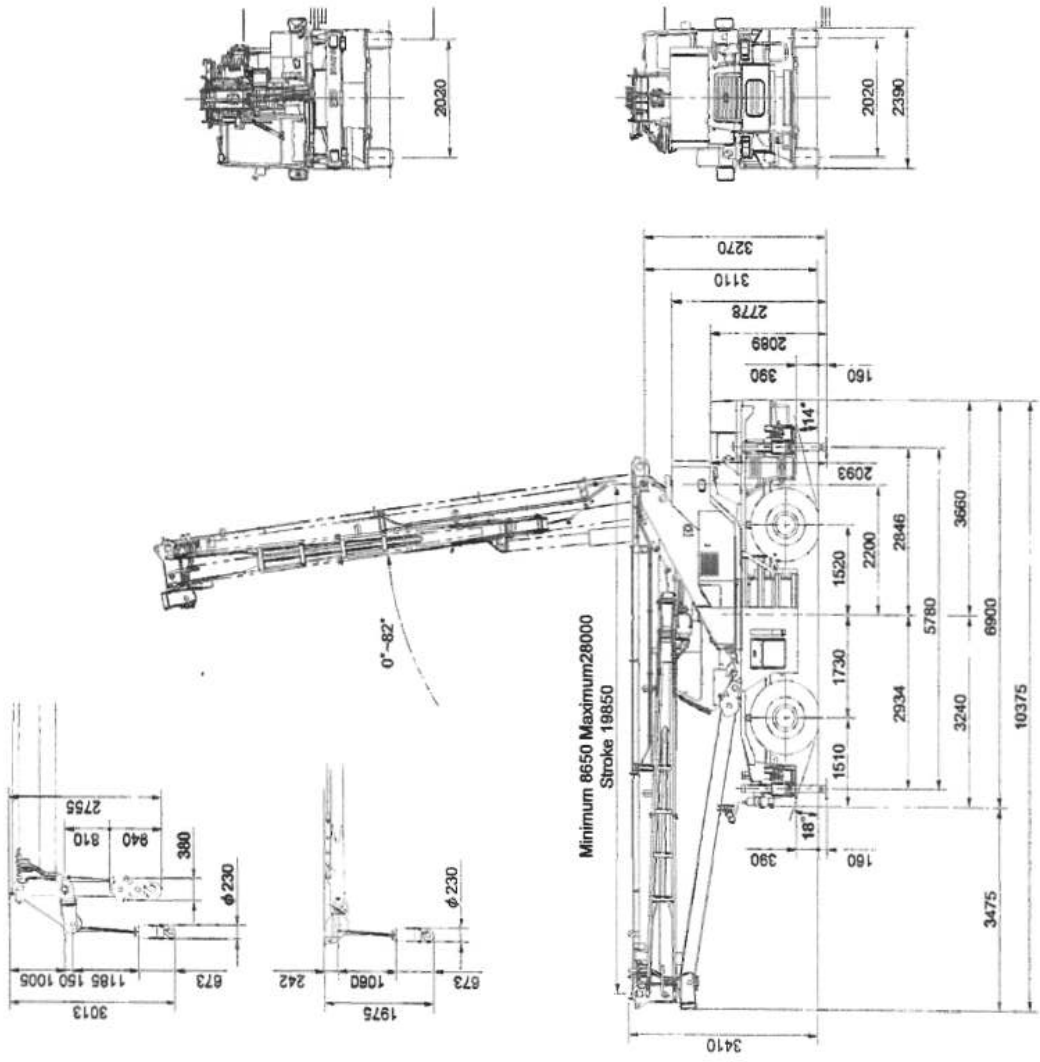

# Dimensions: Kato KR-20H

Scale: 1/100  
Units: mm

Lamp Brake Over Angle : 29°  
Overall height when suspension is locked :- 40mm

Scale  
Units