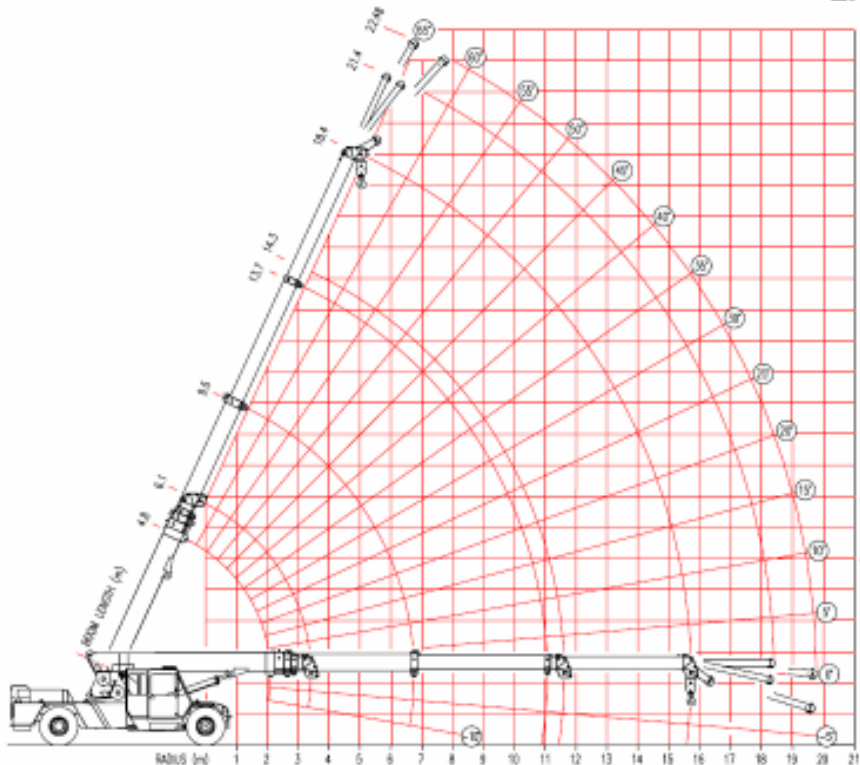

FRANNA MAC-25+cwt

25 TONNE ALL TERRAIN MOBILE CRANE
with 2160kg extra counterweight

Range Diagram

 **TEREX** | FRANNA

LOAD CHART MXC1268-
MODEL: MAC 25 FULL POWER BOOM
STANDARD 1500kg COUNTERWEIGHT
+ EXTRA 2160kg COUNTERWEIGHT

LIST OF DUTIES:

1500kg COUNTERWEIGHT ON FRONT

- 101 FALL BLOCK
- 102 RHINO HOOK
- 103 OFFSET HEAD - BOTTOM POSITION
- 104 OFFSET HEAD - TOP POSITION
- 105 3M FLYJIB - TOP POSITION - 0° OFFSET
- 106 3M FLYJIB - TOP POSITION - 12½° OFFSET
- 107 4M FLYJIB - TOP POSITION - 5° OFFSET
- 108 4M FLYJIB - BOTTOM POSITION - 17½° OFFSET
- 109 MAN BASKET
- 110 BUTT LUG
- 111 LUG 1 - BOOM 1
- 112 LUG 2 - BOOM 2

1500kg COUNTERWEIGHT ON REAR

- PLUS EXTRA 2160kg COUNTERWEIGHT ON REAR
- 301 FALL BLOCK