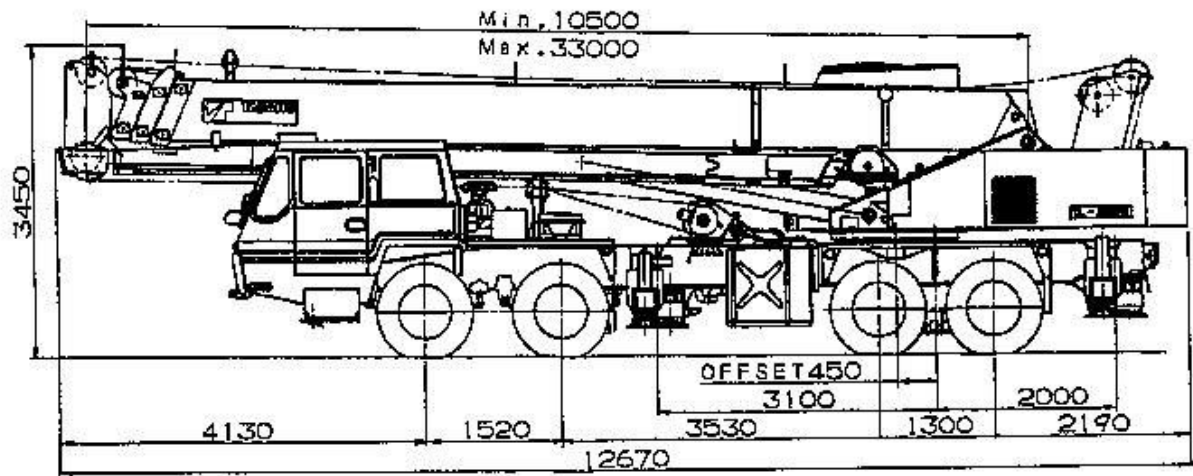

Dimensions: Tadano TL300E

DIMENSION

Overall width.....	2,490 mm
Tail swing radius.....	3,350 mm
Tread (track) - Front.....	2,050 mm
- Rear.....	1,860 mm